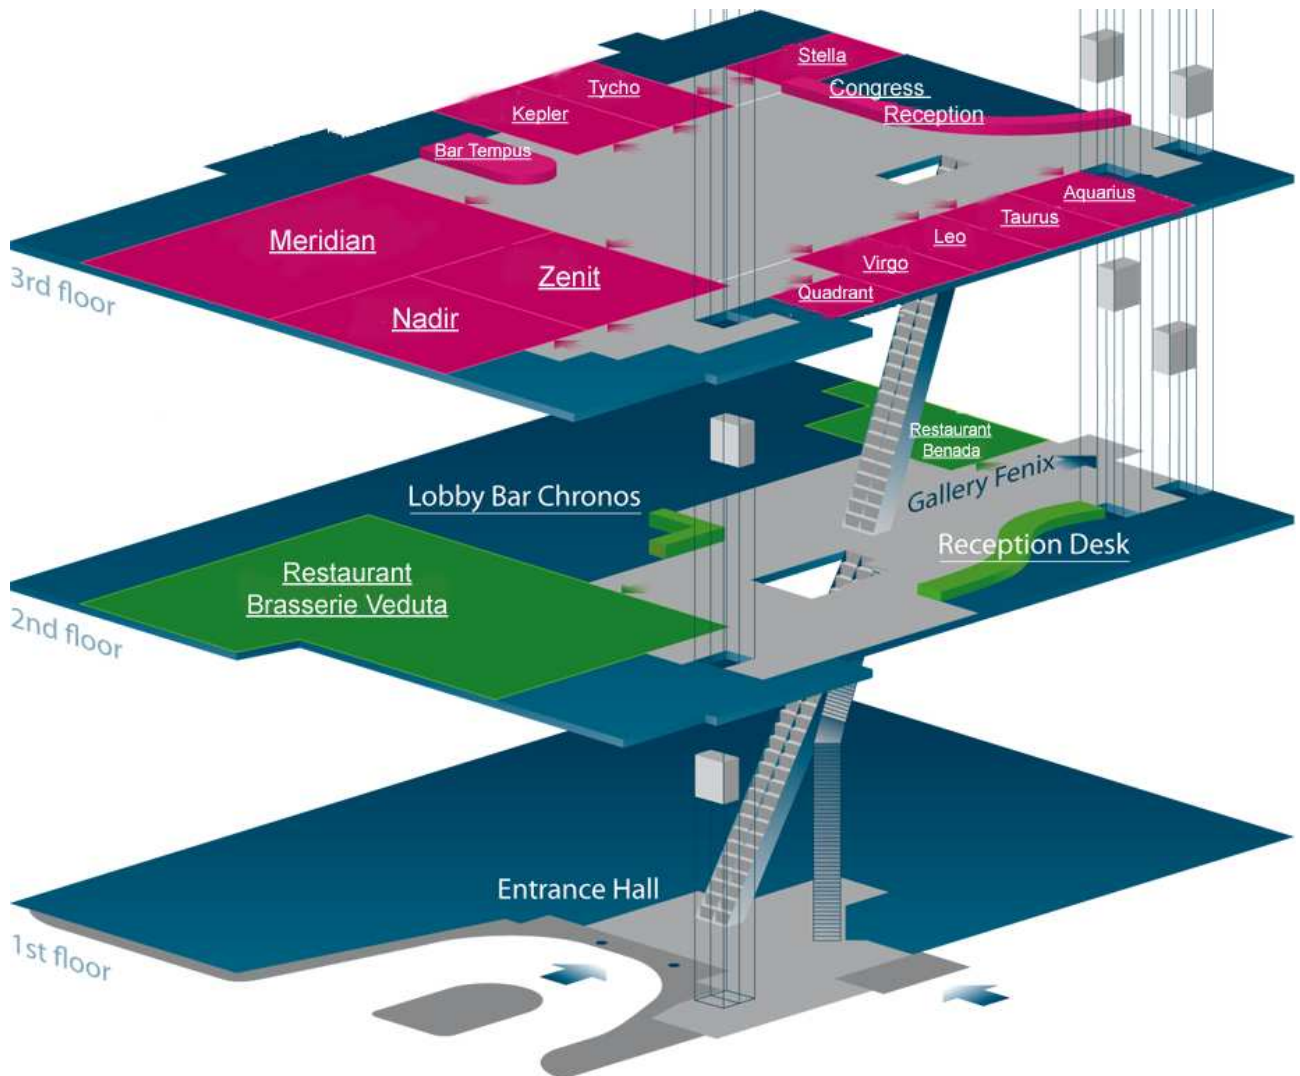

Hotel Layout

Clarion Congress Hotel Prague****
Freyova 33, 190 00 Prague 9 - Vysočany, Czech Republic
tel.: +420 211 131 151-154, fax: +420 211 131 413
e-mail: sales@cchp.cz, www.cchp.cz
www.clarion-hotels.cz

BY CHOICE HOTELS