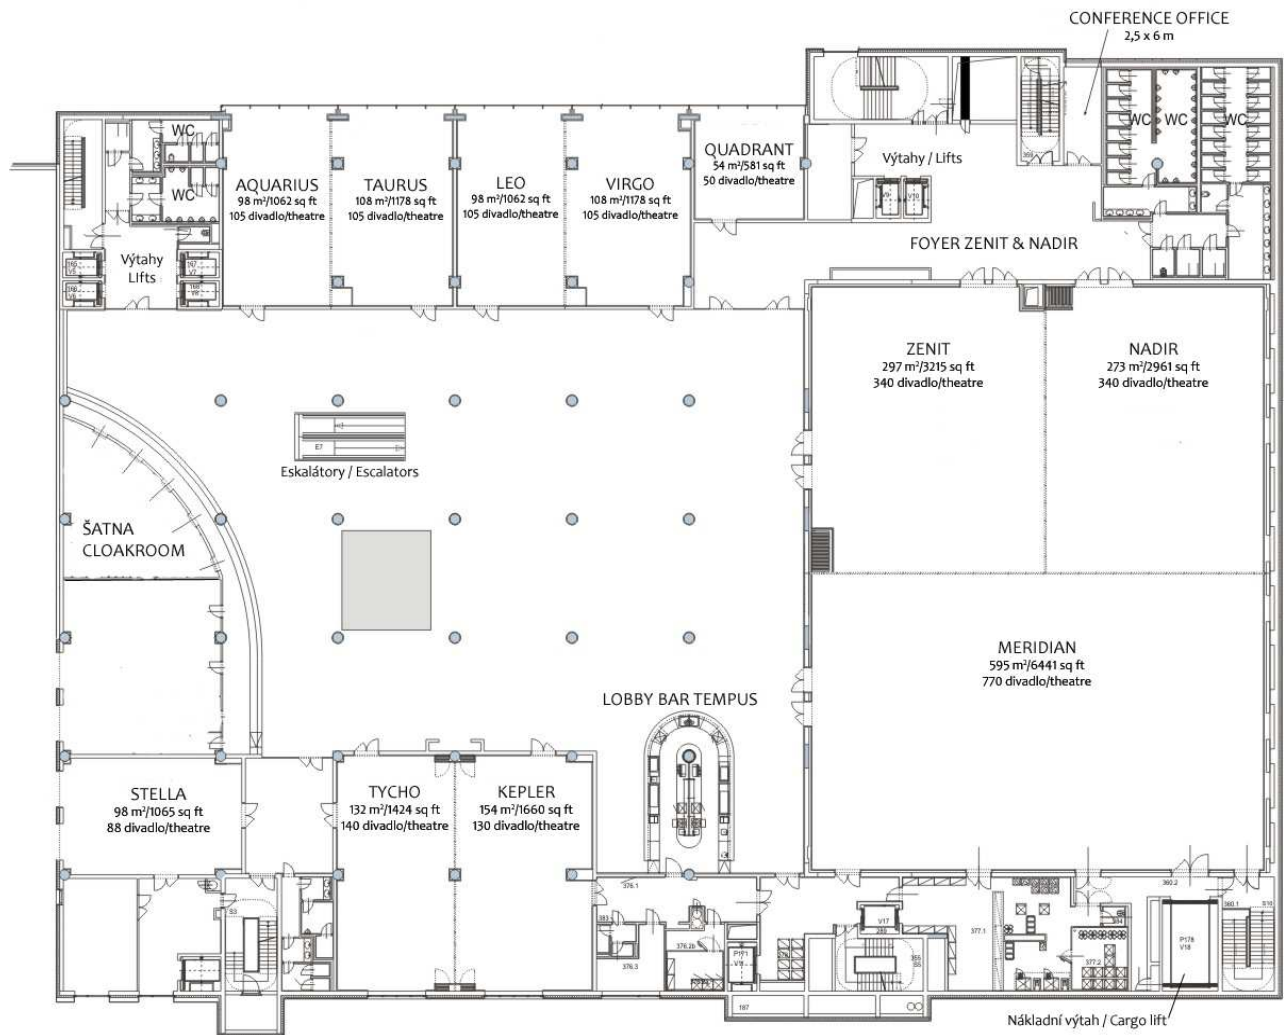

Congress Centre Floorplan

Clarion Congress Hotel Prague****

Freyova 33, 190 00 Prague 9 - Vysočany, Czech Republic

tel.: +420 211 131 151-154, fax: +420 211 131 413

e-mail: sales@cchp.cz, www.cchp.cz

www.clarion-hotels.cz

BY CHOICE HOTELS

Meeting Rooms Capacity

Meeting Room Name	Area		Ceiling Height		Dimensions L x W (m)							
	m²	Sq ft	m	ft		Theatre Style	Classroom	U-shape	Boardroom	Banquet	Cabaret	Cocktail
Meridian	595	6441	8	26	29,25x20,35	770	510	120	60	400	320	1.100
Zenit	297	3215	8	26	19,55x15,2	340	210	60	50	180	128	400
Nadir	273	2961	8	26	19,55x14	340	210	60	50	180	128	300
Zenit+Nadir	570	6177	8	26	29,2x19,55	670	430	100	90	340	280	700
Meridian+Zenit+Nadir	1170	12660	8	26	40x29,25	1.500	850	-	-	770	560	1.800
Aquarius	98	1055	3	13	13x7,5	105	63	33	30	50	40	-
Taurus	109	1178	3	13	13x8,38	105	63	33	30	50	40	-
Aquarius+Taurus	205	2222	3	13	15,8x13	170	108	45	30	100	80	300
Leo	98	1062	3	13	13x7,55	105	63	33	30	50	40	-
Virgo	108	1178	3	13	13x8,38	105	63	33	30	50	40	-
Leo+Virgo	206	2236	3	13	15,9x13	170	108	45	30	100	80	300
Tycho	132	1424	2,75	13	16,15x8,15	140	99	45	36	80	64	-
Kepler	154	1660	2,75	13	16,15x9,5	130	90	45	36	80	64	-
Tycho+Kepler	285	3084	2,75	13	16,15x17,65	300	165	-	-	180	136	400
Stella	98	1065	2,8	13	12,35x7,97	88	54	33	24	50	40	-
Quadrant	54	581	3	13	7,7x7	50	36	21	21	30	24	-
Lounge 12	17	160	2,5	8	4,4x3,8	-	-	-	8	-	-	-
Lounge 13	17	160	2,5	8	4,4x3,8	-	-	-	8	-	-	-
Lounge 14	17	160	2,5	8	4,4x3,8	-	-	-	8	-	-	-
Lounge 15	17	160	2,5	8	4,4x3,8	-	-	-	8	-	-	-
Lounge 16	17	160	2,5	8	4,4x3,8	-	-	-	8	-	-	-
Lounge 17	23	248	2,5	8	6,1x3,8	-	-	-	12	-	-	-
Lounge 18	23	248	2,5	8	6,1x3,8	-	-	-	12	-	-	-
Conference Suites						-	-	-	8 - 14	-	-	-

All conference rooms are joinable according to your needs.

Clarion Congress Hotel Prague****
Freyova 33, 190 00 Prague 9 - Vysočany, Czech Republic
tel.: +420 211 131 151-154, fax: +420 211 131 413
e-mail: sales@cchp.cz, www.cchp.cz
www.clarion-hotels.cz

BY CHOICE HOTELS