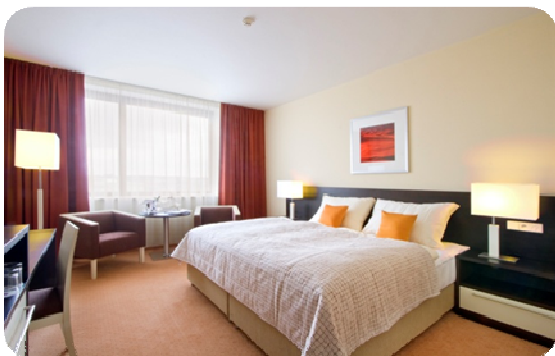

Room facilities

- free high – speed internet connection
- individually adjustable air-conditioning units
- direct dial phone
- LCD SAT and Pay TV
- safe-deposit box
- minibar
- iron & ironing board
- bathroom with bathtub, WC and hair dryer
- executive rooms and suites offer a number of benefits, such as free minibar consumption, tea and coffee making facilities, access to the Club Lounge, which provides soft drinks and small refreshments throughout the day, a PC with internet connection, local and foreign press, etc.